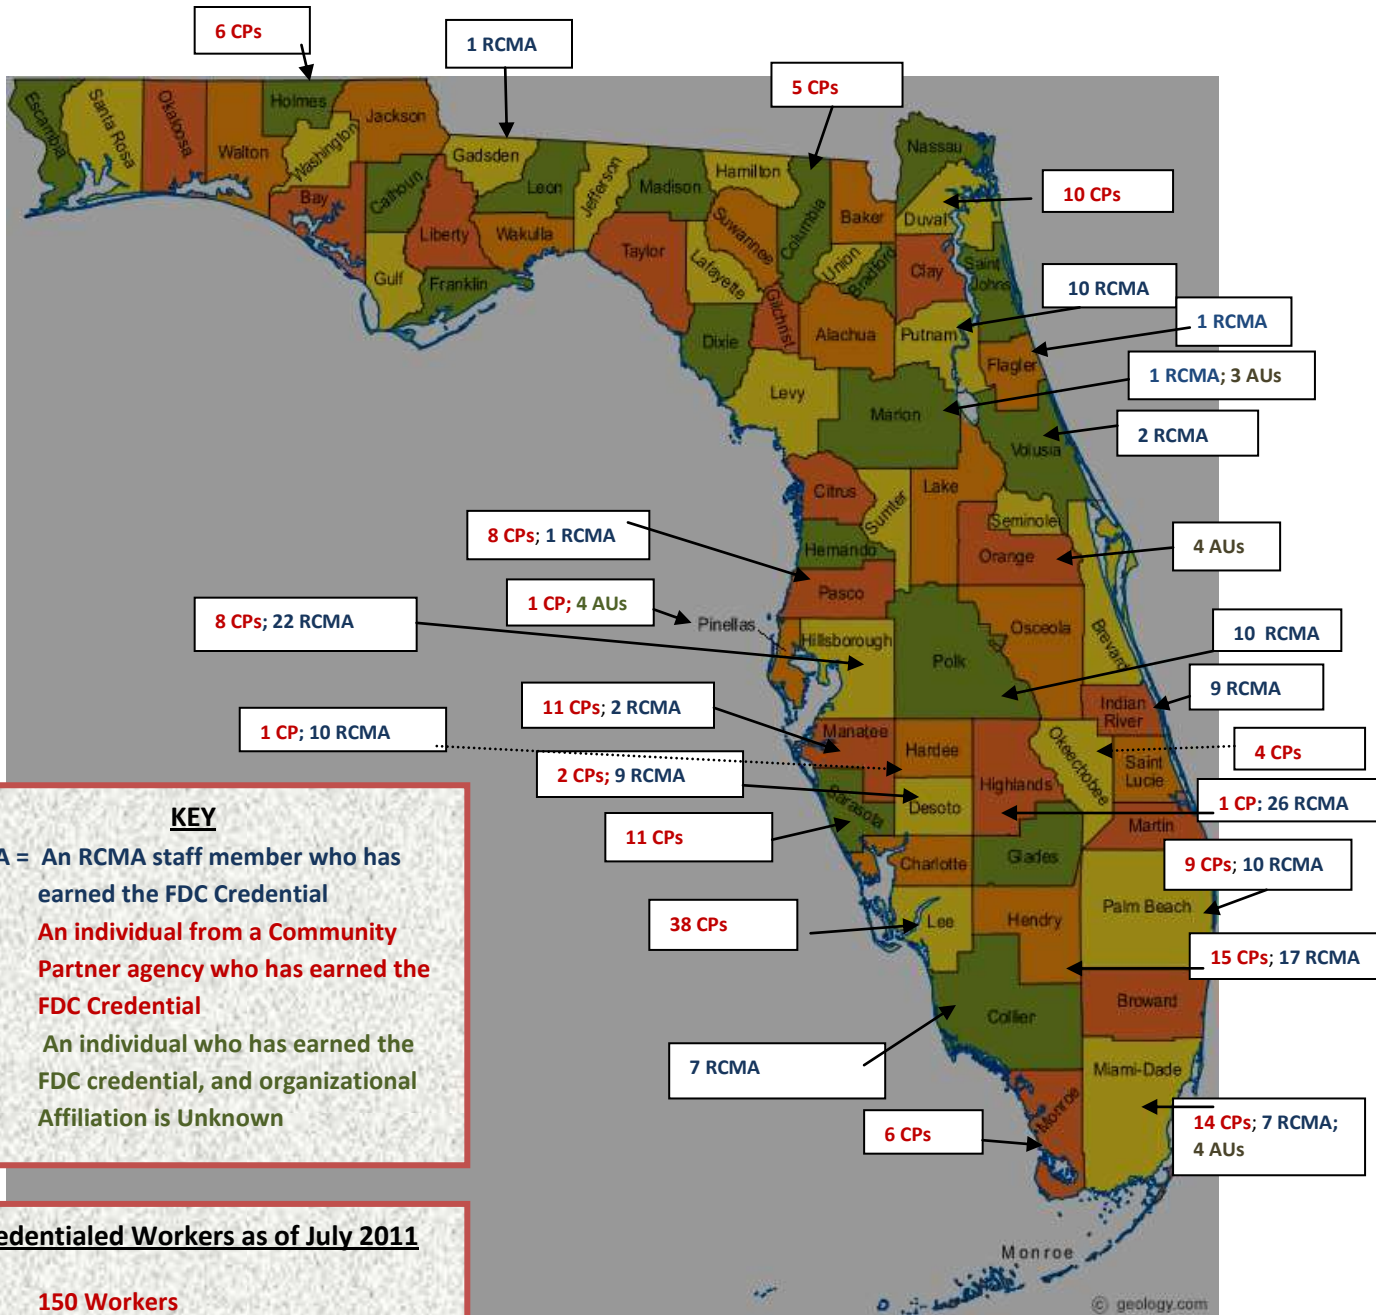

Changing the Way Florida Partners with Families for Stronger Communities

**KEY**

- RCMA = An RCMA staff member who has earned the FDC Credential
- CP = An individual from a Community Partner agency who has earned the FDC Credential
- AU = An individual who has earned the FDC credential, and organizational Affiliation is Unknown

**Credentialed Workers as of July 2011**

- CP = 150 Workers
- RCMA = 145 Workers
- AU = 15 Individuals

---

- Total = 310 FDC Credentialed Persons in Florida

**FLORIDA COUNTIES IN WHICH WORKERS HAVE EARNED THE FAMILY DEVELOPMENT CREDENTIAL (FDC)**